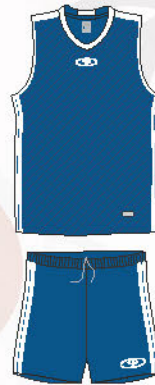

**VYB 711  
GOLD/BLACK**

**VYB 712  
MAROON/WHITE**

**VYB 713  
SKY/NAVY**

**VYB 715  
MAROON/GOLD**

**VYB 716  
NAVY/WHITE**

**VYB 720  
SKY/WHITE**

*R 599.00 per Set  
[ Each set incl.:  
Ten(10x) pairs. ]  
PBS 982  
BASKETBALL SOCKS  
SET OF 10*